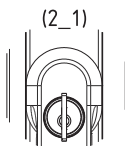

## ASSEMBLY HANDLE WITH 3-POSITION CYLINDER

M1124

Sobinco NV  
Number certificate: 683.862.01

V 2.0: 24/04/2024

# R1001011

**Sobinco**  
OPENS YOUR LIFE

XX = Length of protruding square spindle (1)

- Applicable on wood, PVC and aluminium.
- Applicable in Left and Right setup due to symmetrical design.
- To reach SKG\*\*, the handle shall be used in an SKG\*\*-system.
- 3 positions with removeable key: (2\_1, 2\_2, 2\_3)