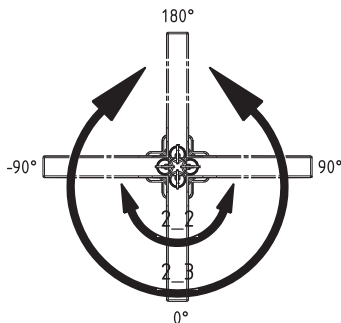

Open: 0°-90°
closed: 90°-180°
SKG**

Sobinco NV
Number certificate: 683.862.01

V 2.0: 24/04/2024

M1124