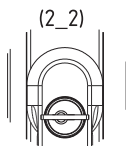

Open: 0°-90°
closed: 90°-180°
SKG**