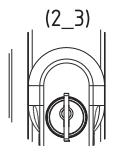

Open: 0°-180°