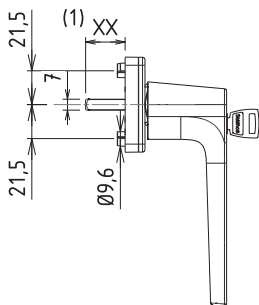

Closed: 0°
SKG**

Open: 0°-90°
closed: 90°-180°
SKG**

Sobinco NV
Number certificate: 683.862.01

V 2.0: 24/04/2024

M1124