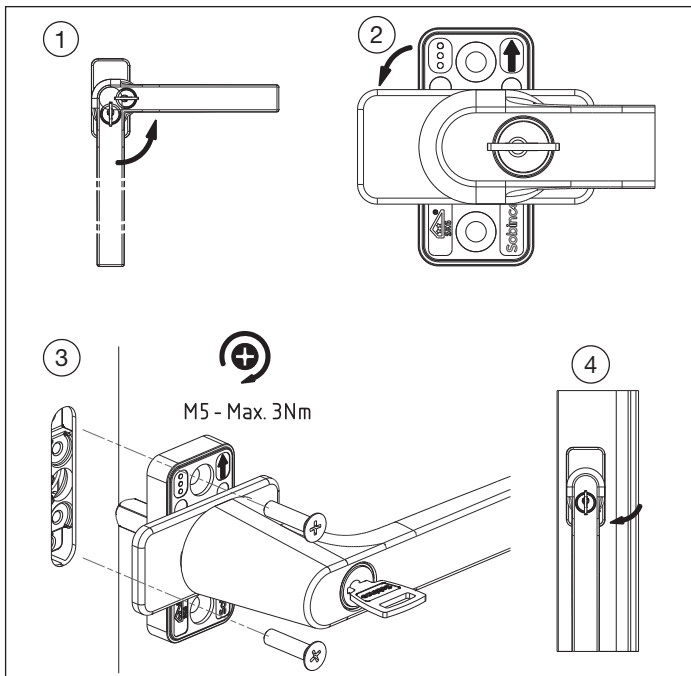

R1001011

Sobinco

OPENS YOUR LIFE

ASSEMBLY HANDLE WITH 3-POSITION CYLINDER

M1124

Sobinco NV
Number certificate: 683.862.01

V 2.0: 24/04/2024